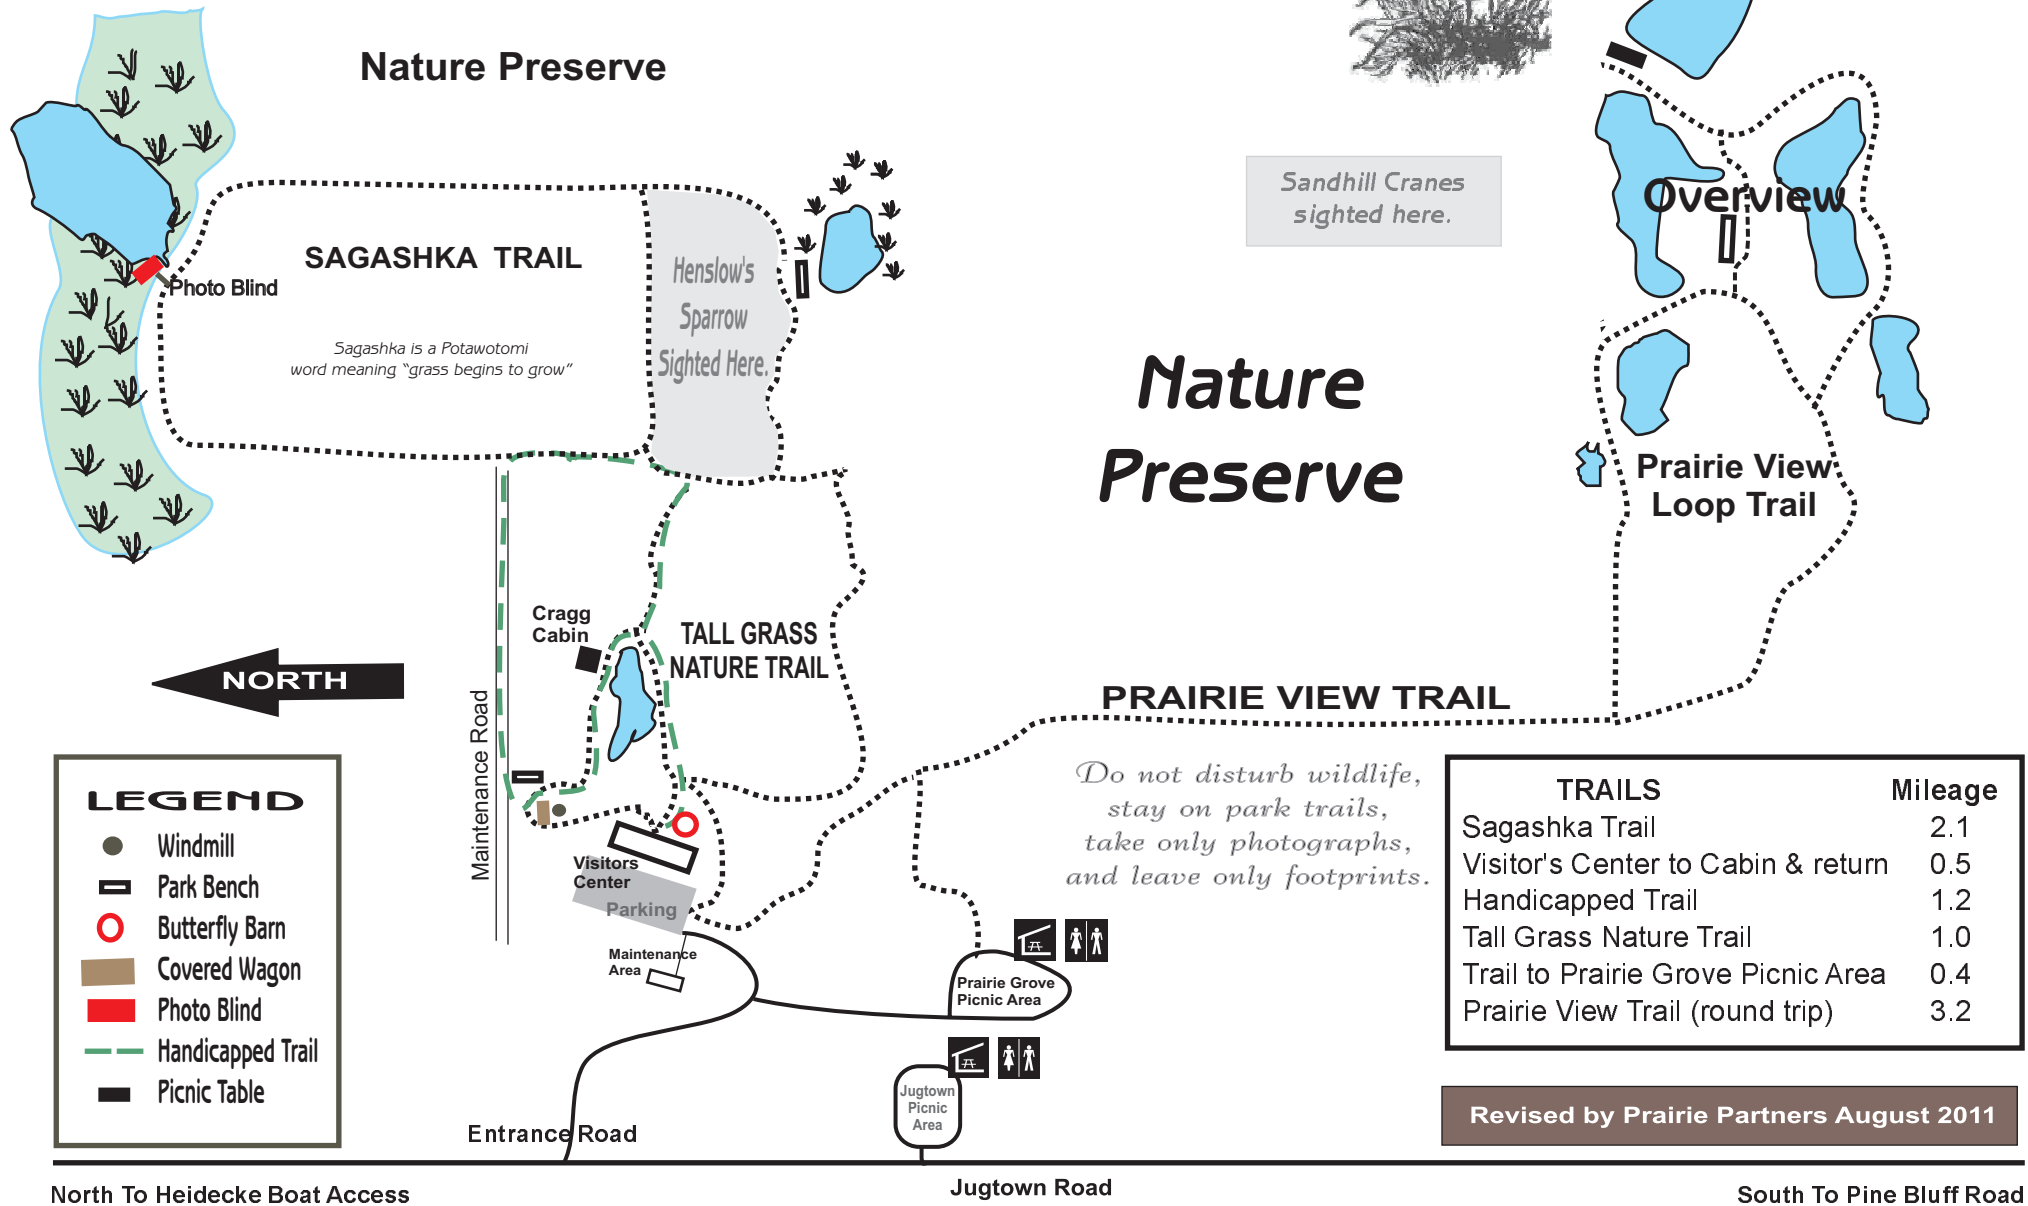

Goose Lake Prairie State Natural Area Walking Trails

Sandhill Cranes
sighted here.

Revised by Prairie Partners August 2011